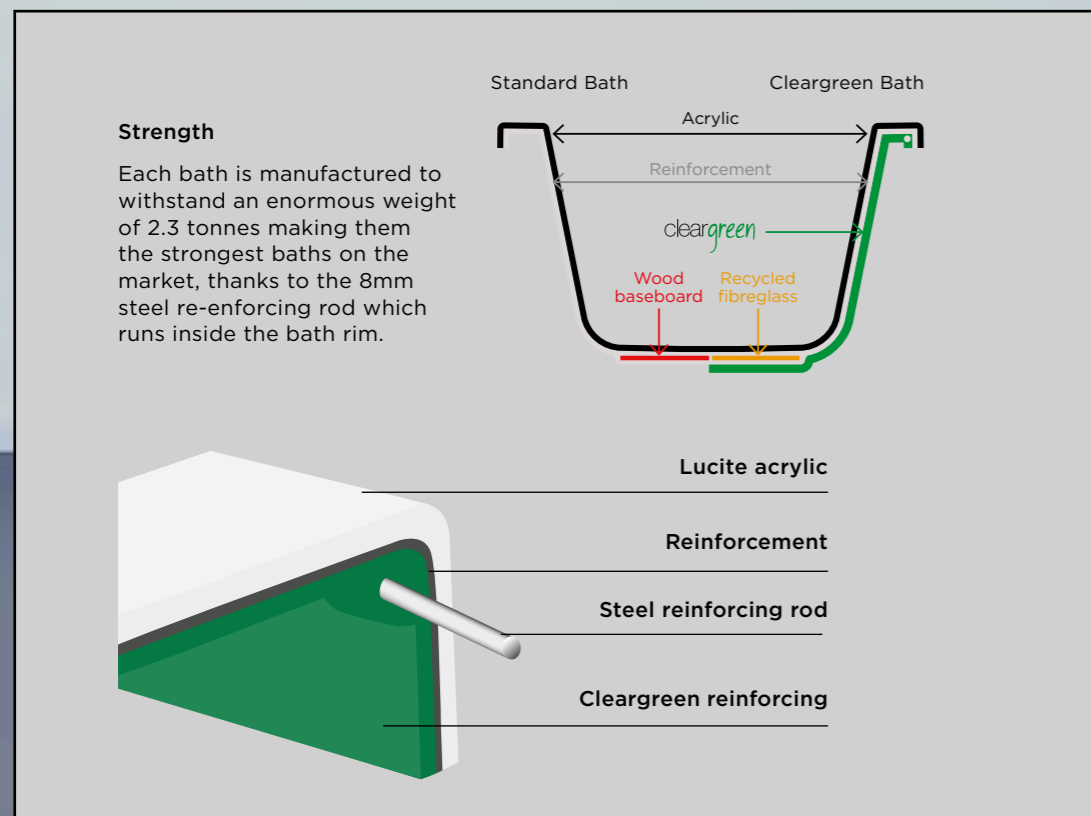

The warmth of acrylic with the strength of steel, in 36 models.

Cleargreen acrylic baths incorporate steel bars to make them the most rigid baths on the market, which means they will not flex in use. Available in a full range of shapes and sizes to suit your needs, either as right or left handed, single-ended, double-ended, offset or showering baths and with matching screens to perfectly fit.