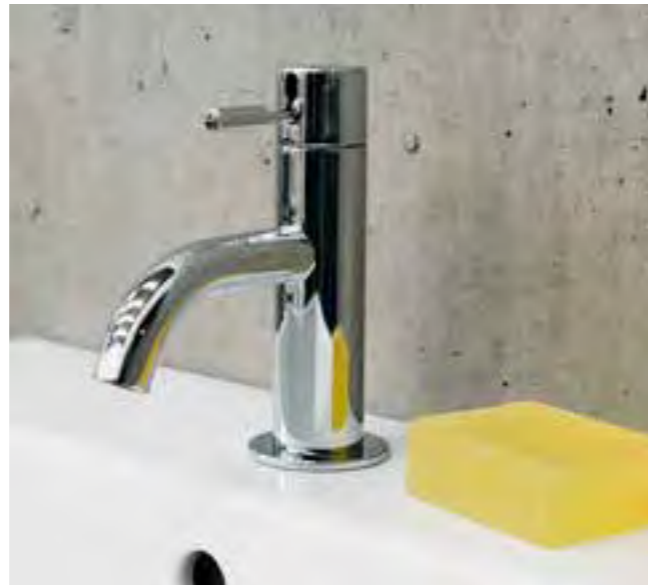

Brassware Collection

Our brassware ranges feature ceramic disc operation for smooth, long-lasting performance. Each of our models are suitable for low or high water pressure systems, offering you complete flexibility of choice. The new Elegante range features matching thermostatic shower mixers for a seamless look across your entire bathroom. See page 74.

BRASSWARE

■ 10 ■
YEARS
GUARANTEE

Elegante mini basin mono £184