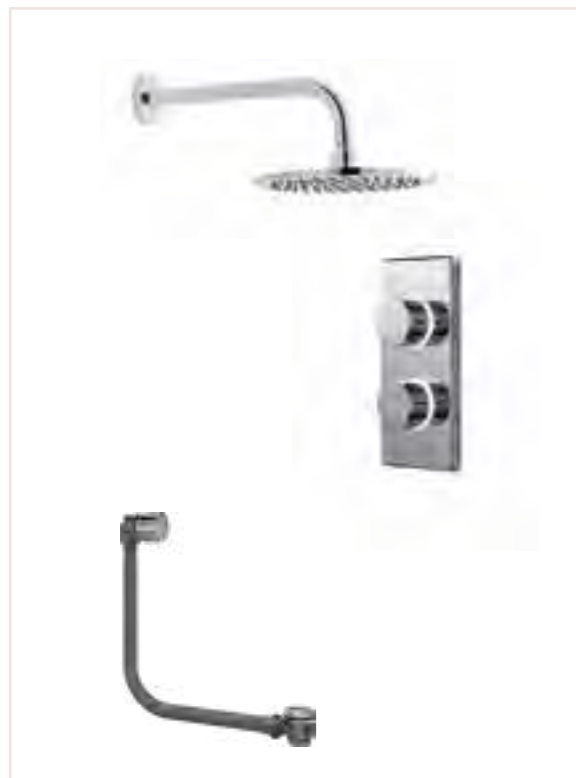

Contemporary 2025 bath shower set
Dual outlet digital processor, Contemporary trim kit, Round fixed head 200 wall arm, Xofill (bath waste with bath filler)

High pressure CK4	£1034
Low pressure (pumped) CK9	£1152

Minimum pressure required for high pressure installation 0.5 bar.
Minimum pressure required for low pressure pumped installation 0.1 bar.

Round fixed head 200 ceiling arm	Square fixed head 200 wall arm
High pressure CK4C	£1029
Low pressure CK9C	£1147
High pressure CK4SQ	£1044
Low pressure CK9SQ	£1162
Ceiling arm	
High pressure CK4CSQ	£1039
Low pressure CK9CSQ	£1157