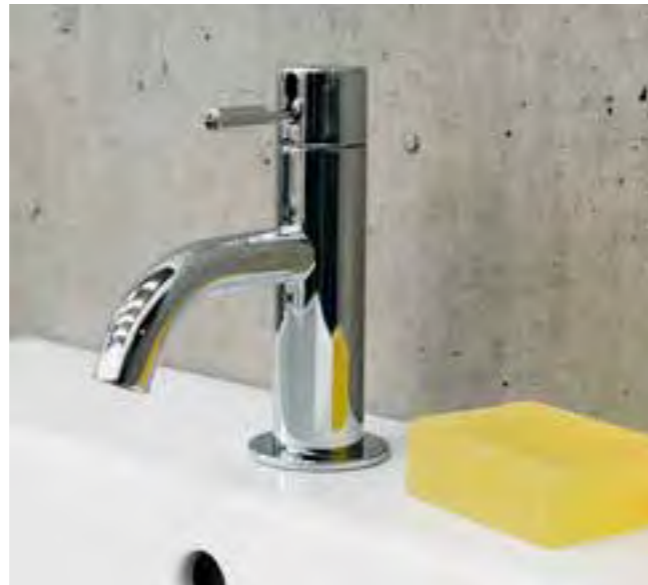

Brassware Collection

Our brassware ranges feature ceramic disc operation for smooth, long-lasting performance. Each of our models are suitable for low or high water pressure systems, offering you complete flexibility of choice. The new Elegante range features matching thermostatic shower mixers for a seamless look across your entire bathroom. See page 74.

BRASSWARE

■ 10 ■
YEARS
GUARANTEE

Elegante mini basin mono