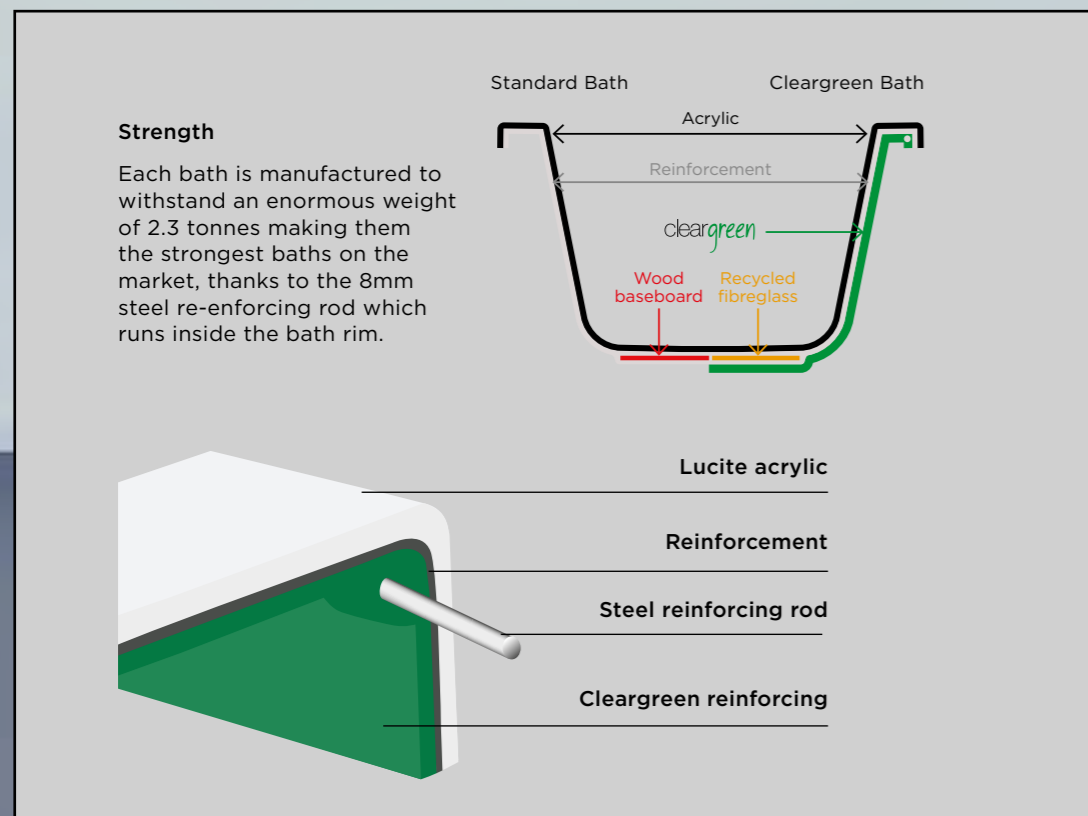

Cleargreen acrylic baths incorporate steel bars to make them the most rigid baths on the market, which means they will not flex in use. Available in a full range of shapes and sizes to suit your needs, either as right or left handed, single-ended, double-ended, offset or showering baths and with matching screens to perfectly fit.