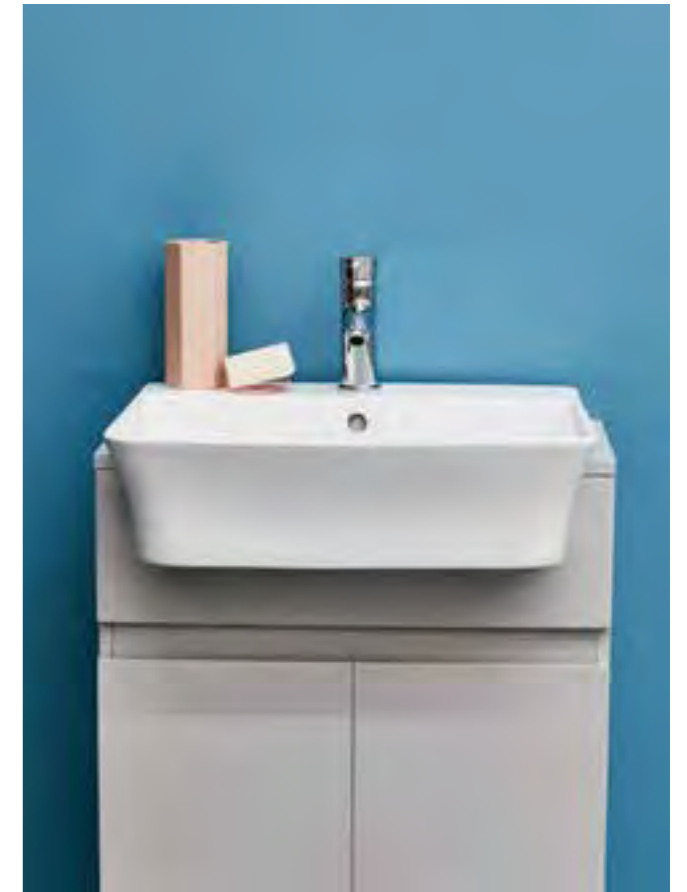

Full pedestal

For a more classic statement in your bathroom pair our round or square pedestals with any of our basins.

Fine 500mm basin
Round full pedestal
Elegante basin mixer

Suitable for:
Fine, Cube, Curve, Compact

Semi-pedestal

The semi-pedestal option gives more space within your bathroom, making cleaning easier and ensuring floor space is kept to a maximum.

Fine 500mm basin
Round semi-pedestal
Elegante basin mixer

Suitable for:
Fine, Cube, Curve, Compact

Countertop

Simply select the basin you require in a size to suit and pair with a countertop of your choice.

Fine 500mm basin
Elegante basin mixer

Suitable for:
Fine, Cube, Curve

Semi-recessed

Our basins can be semi-recessed into Britton furniture or your own furniture, offering additional storage within your bathroom.

Fine 550mm semi-recessed basin
Semi-recessed basin unit
Elegante basin mixer
Worktop

Suitable for:
Fine, Cube, Curve, Compact