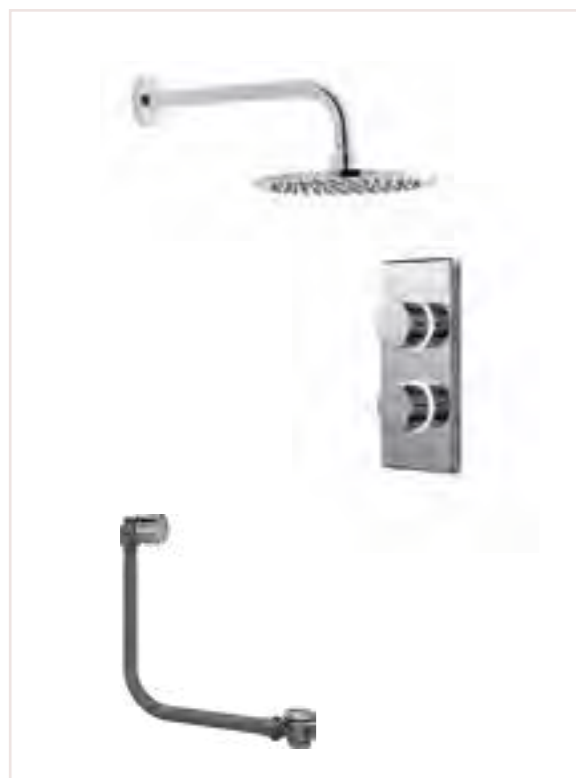

Contemporary 2025 bath shower set
Dual outlet digital processor,
Contemporary trim kit,
Round fixed head 200 wall arm,
Xofill (bath waste with bath filler)

High pressure
CK4
Low pressure (pumped)
CK9
Minimum pressure required for high pressure installation 0.5 bar.
Minimum pressure required for low pressure pumped installation 0.1 bar.

Round fixed head 200 ceiling arm
High pressure
CK4C
Low pressure
CK9C

Square fixed head 200 wall arm
High pressure
CK4SQ
Low pressure
CK9SQ
Ceiling arm
High pressure
CK4CSQ
Low pressure
CK9CSQ