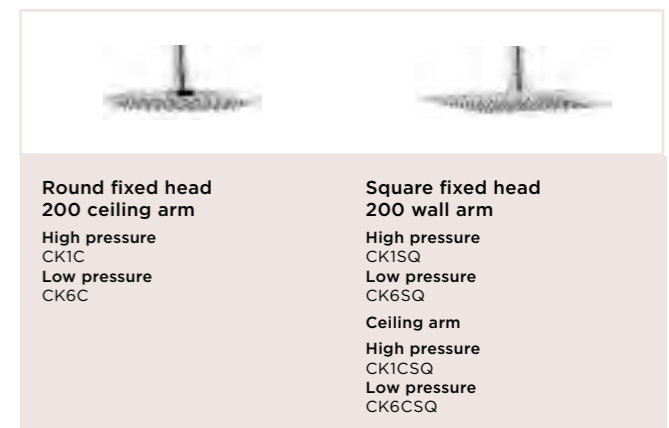

Round fixed head 200 ceiling arm
High pressure
CK1C
Low pressure
CK6C

Square fixed head 200 wall arm
High pressure
CK15Q
Low pressure
CK65Q

Ceiling arm
High pressure
CK1CSQ
Low pressure
CK6CSQ